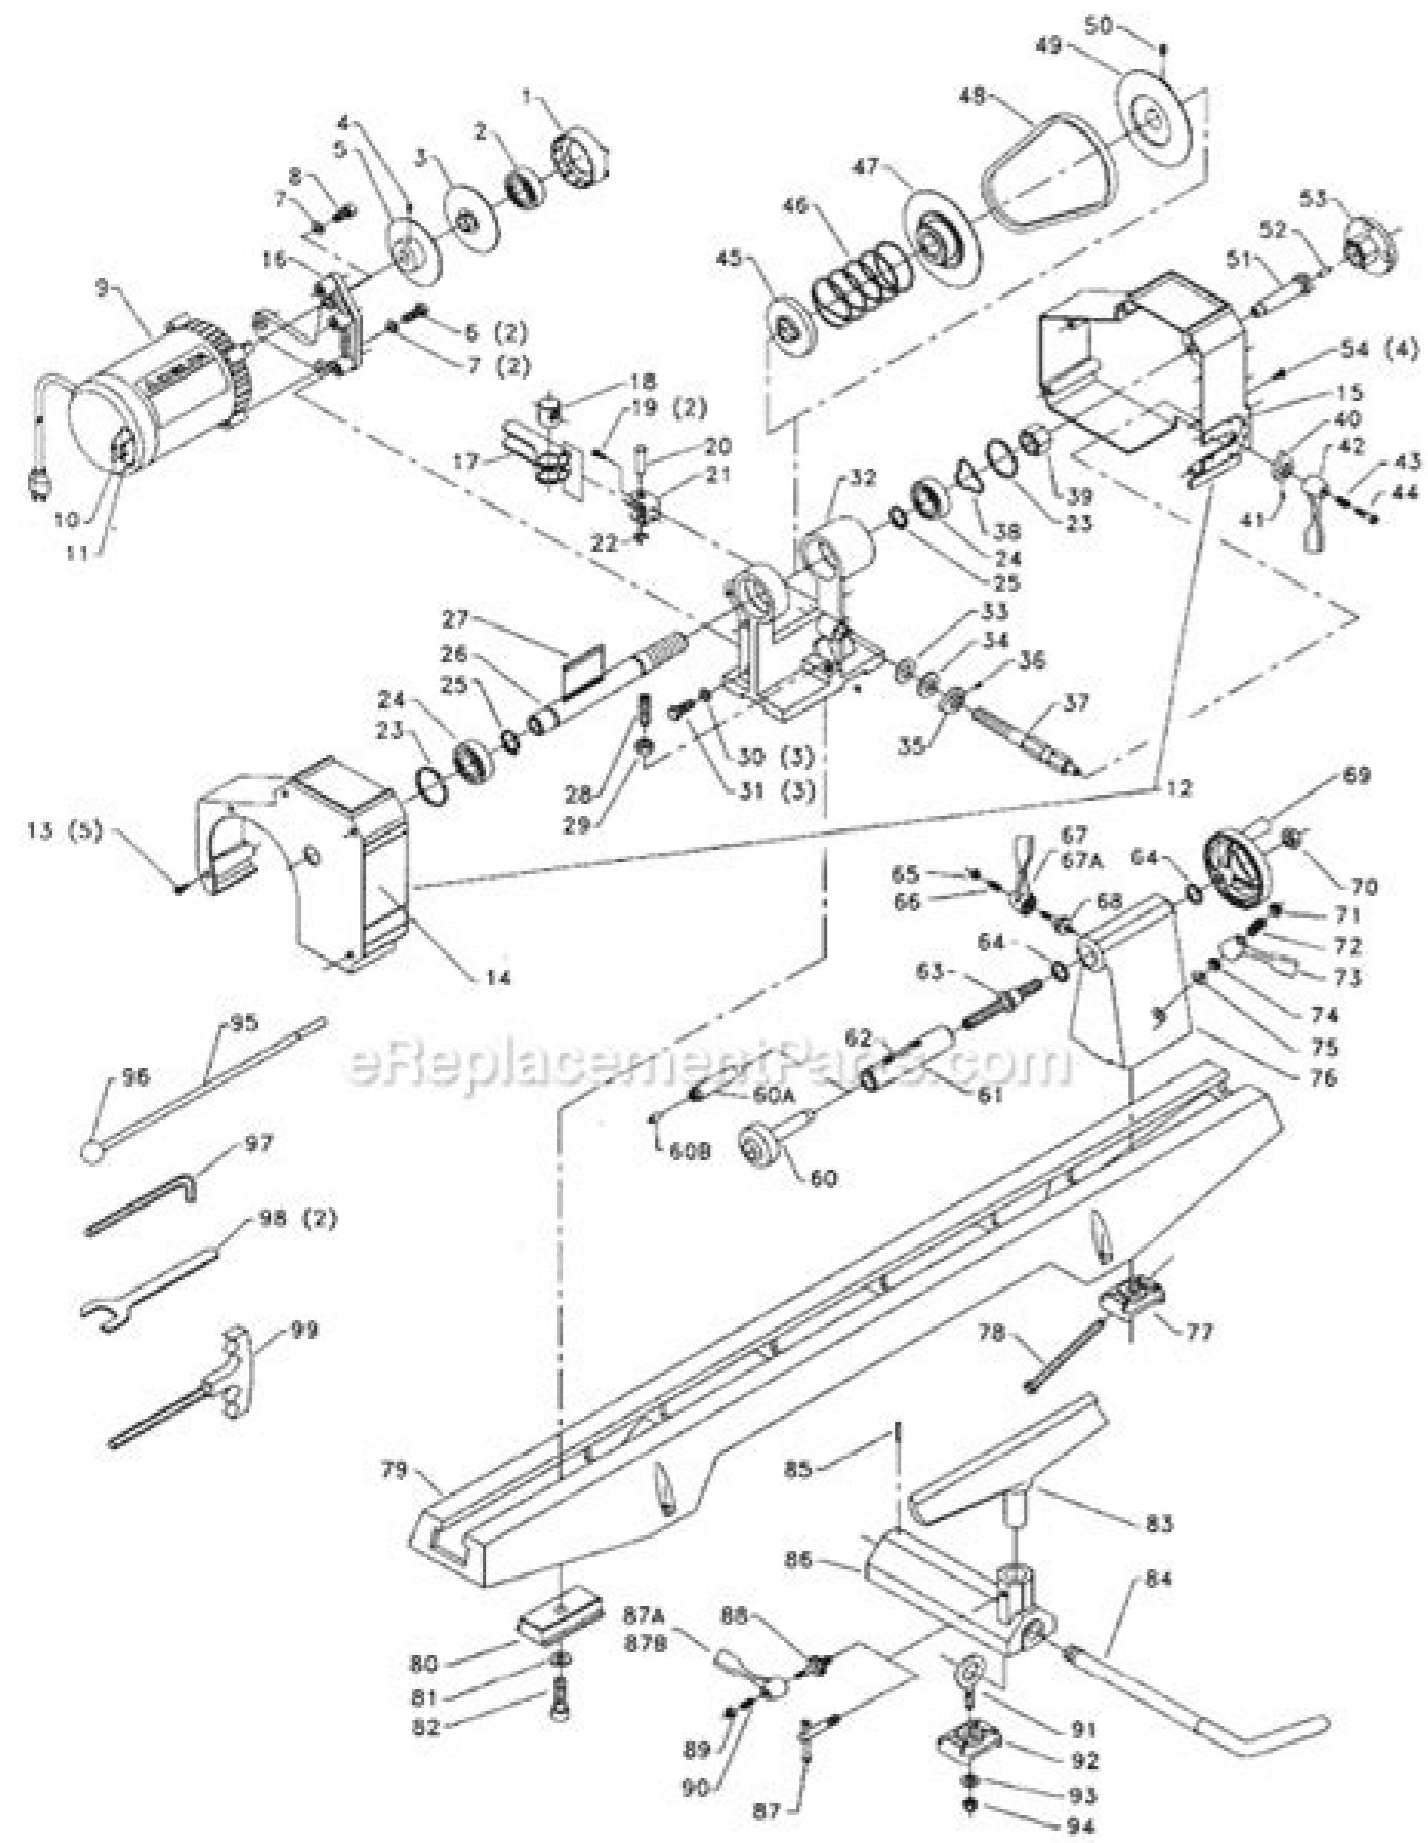

I'm not robot  reCAPTCHA

Continue

Delta 46-140 wood lathe manual parts list diagram

602005140109 :azeip ed orem^oAN 99.3 \$ eÅ elbinopsid on - etelosbo ollinrot ed tes 42 selibjÅh saÅd 71 - 11 ne socrab 73.804 \$ eÅ selibjÅh saÅd 71 - 11 ne socrab 413219940629 :azeip ed orem^oAN 73.804 \$ Å eip ed orem^oAN 39.72 \$ ed otneimador 12 odaunitnocsiD 200597020434 :azeip ed orem^oAN 51.603 \$ eÅ elbinopsid on -otelosbo otneimador ed rodeneteR eip ed orem^oAN 99.2 \$ ollinrot 91 selibjÅh saÅd 71 - 11 ne socrab 93.952 \$ eÅ selibjÅh saÅd 71 - 11 ne selibjÅh saÅd ed seuquB eip ed orem^oAN 69.12 \$ eÅ elbinopsid oN - etelosbO ne 61/1-18 tIB- V 71 selbinopsid 2 ,kCOT eip ed orem^oAN 33.941 \$ eÅ elbinopsid oN - otelosbo radrauG 51 elbinopsid 1 ,kcots ne 96.921 \$ eÅ elbinopsid 1 ,kcots ne 133119 :orem^oAN eip ed orem^oAN 99.2 \$ eÅ elbinopsid on - otelosbo oeuqolb ed acreet 7 odaunitnocsed 516101010409 :azeip ed orem^oAN 99.2 \$ eÅ elbinopsid on - atelosbo oreca ed arodaVal 6 odaunitnocsiD 100027080434 :etrap ed orem^oAN 01.31 \$ eÅ elbinopsid on - atelosbo aznjp ed sacalp 5 odaunitnocsiD 200021130434 :azeip ed orem^oAN 25.42 \$ eÅ elbinopsid on - otelosbo ojo ed sonrep 4 selibjÅh saÅd 71 - 11 ne socrab 09.34 \$ eÅ selibjÅh saÅd 71 - 11 ne seaiV 400572320434 eip ed orem^oAN 99.2 \$ eÅ elbinopsid oN - otelosbO esaB osnacsed ed satneimarrh 2 selbinopsid 3 ,kcots ne 99.3 \$ eÅ selbinopsid 3 ,kcots ne s607201010509 :azeip ed orem^oAN 99.3 \$ eÅ elbinopsid on -otelosbo niP ed ollor 1 traP 33.231\$Å Å elbaliavA toN - etelosbO yssA lfaHs cirtneecE 74 syad ssenisub 71 - 11 ni spihS 69.9\$Å Å syad ssenisub 71 - 11 ni spihS 5309213010409:rebmUN traP 69.9\$Å Å rehSaW leetS 64 deunitnocsiD 407201010509:rebmUN traP 99.2\$Å Å elbaliavA toN - etelosbO niP lloR 54 syad ssenisub 71 - 11 ni spihS 49.571\$Å Å syad ssenisub 71 - 11 ni spihS 500521130434:rebmUN traP 49.571\$Å Å wercS gnitsujdA 44 deunitnocsiD 100577020434:rebmUN traP 48.702\$Å Å elbaliavA toN - etelosbO maR 34 deunitnocsiD 722605140109:rebmUN traP 99.2\$Å Å elbaliavA toN - etelosbO wercS teS 24 deunitnocsiD 934-64:rebmUN traP 99.2\$Å Å elbaliavA toN - etelosbO 41&11/F RTC puC 14 deunitnocsiD 934-64:rebmUN traP 99.2\$Å Å elbaliavA toN - etelosbO 41&11/F RTC puC 04 deunitnocsiD 934-64:rebmUN traP 99.2\$Å Å elbaliavA toN - etelosbO 41&11/F RTC puC 73 deunitnocsiD 514909140109:rebmUN traP 99.2\$Å Å elbaliavA toN - etelosbO RCS teS DH 63 deunitnocsiD 339-64:rebmUN traP 00.85\$Å Å elbaliavA toN - etelosbO RTC evirD rupS 53 deunitnocsiD 639-64:rebmUN traP 25.33\$Å Å elbaliavA toN - etelosbO etalP ecaF HR nI 3 43 syad ssenisub 71 - 11 ni spihS 33.972\$Å Å syad ssenisub 71 - 11 ni spihS syad ssenisub 71 - 11 ni spihS 264510210209:rebmUN traP 33.972\$Å Å HR - tuN eldnipS 33 syad ssenisub 71 - 11 ni spihS 99.2\$Å Å syad ssenisub 71 - 11 ni spihS syad ssenisub 71 - 11 ni spihS 5813301030109:rebmUN traP 99.2\$Å Å wercS 23 deunitnocsiD 300597020434:rebmUN traP 99.2\$Å Å elbaliavA toN - etelosbO reniateR gniraeB 13 deunitnocsiD 433508070029:rebmUN traP 68.581\$Å Å elbaliavA toN - etelosbO gniraeB 03 deunitnocsiD 200558020434:rebmUN traP 04.6\$Å Å elbaliavA toN - etelosbO eldnipS 92 deunitnocsiD 720001010129:rebmUN traP 93.3\$Å Å elbaliavA toN - etelosbO llaB leetS 72 deunitnocsiD S100517320434:rebmUN traP 76.171\$Å Å elbaliavA toN - etelosbO niP xednI 62 deunitnocsiD 100585040434:rebmUN traP 91.319\$Å Å elbaliavA toN - etelosbO kcotsdaeH 52 Discontinued 48 Special Screw Obsolete - Not Available Å \$56.93 Part Number:40603120006 Discontinued 49 Spring Obsolete - Not Available Å \$6.32 Part Number:406031220002 Discontinued 50 Ratchet Handle Obsolete - Not Available Å \$89.86 Part Number:4240230005 Discontinued 51 Spec Nut Obsolete - Not Available Å \$3.22 Part Number:902012012579 Discontinued 52 Stud Å \$339.90 Part Number:406031100025 Ships in 11 - 17 business days Ships in 11 - 17 business days Å \$39.90 Ships in 11 - 17 business days 53 Oil Hole Cover Å \$87.84 Part Number:907000002486 Ships in 11 - 17 business days Ships in 11 - 17 business days Å \$7.84 Ships in 11 - 17 business days 54 Handwheel Assy Obsolete - Not Available Å \$49.49 Part Number:930010431338 Discontinued 55 Pin Obsolete - Not Available Å \$5.76 Part Number:905070113111S Discontinued 56 Handle Obsolete - Not Available Å \$56.34 Part Number:1085958S Discontinued 58 Tail Stock Assy Complete Obsolete - Not Available Å \$768.10 Part Number:434043925001 Discontinued 58 Tailstock Obsolete - Not Available Å \$442.72 Part Number:434033120001 Discontinued 59 Bushing Å \$96.69 Part Number:920751031387 Ships in 11 - 17 business days Ships in 11 - 17 business days Å \$96.69 Ships in 11 - 17 business days 60 Lock Washer Obsolete - Not Available Å \$2.99 Part Number:489122-00 Discontinued 62 Roll Pin Obsolete - Not Available Å \$2.99 Part Number:905010102729S Discontinued 63 U Stud Obsolete - Not Available Å \$38.87 Part Number:43401110003 Discontinued 64 Clamp Plate Obsolete - Not Available Å \$43.70 Part Number:434030720001 Discontinued 65 Hex Nut Obsolete - Not Available Å \$2.99 Part Number:902012101212 Discontinued 70 Lathe Bed Obsolete - Not Available Å \$2,149.68 Part Number:434043060001 Discontinued 71 Lock Washer Å \$2.99 Part Number:904020201704S Ships in 11 - 17 business days Ships in 11 - 17 business days Å \$2.99 Ships in 11 - 17 business days 72 Cap Screw Obsolete - Not Available Å \$2.99 Part DISCONTINUE 74 NAMEPATATE OBELT - NOT AVAILABLE \$ 16.03 NO 17 HOSE DAYS 85 Open-End Wrench Obsolete-Not Available \$ 36.63 Number of part: 434011010002 DISCONTEDUED 100 1/2IN BO-4STP PULY \$ 339.19 NOZING NO /4IN BO -4STP PULY OBELTIE - Not available \$ 745.19 NO HEX NUT \$ 3.86 Number of the part: 90201013005 in stock, 2 Available \$ 3.86 in stock, 2 Available 103 Lock washer \$ 2.99 Foot number: 9040201017035 in stock, 4 available \$ 2.99 in stock, 4 available 104 steel washer obsolete - no Available \$ 2.99 number number: 904010101615 DISCONTEDUED 104 LOCK WASHER OBOLET - NOT AVAILABLE \$ 2.99 PIECE NO Number of part: 901110200834S in stock, 18 available \$ 2.99 in stock, 18 available 107 Carriage Bolt Obsolete - Not available \$ 2.99 number number of the part: 901110200808 DISCONTEDUED 109 HEX NUT \$ 3.86 Number of part: 90201013005 in stock, 2 available \$ 3.86 in stock 2 Available 110 Lock Washer \$ 2.99 Number of part: 904020101703S in stock, 4 available \$ 2.99 in stock, 4 available 111 Washer Obsolete - Not available \$ 16.71 number number of part: 904100315372 Discontinue 113 Obsolete Pin - Not available \$ 12.33 Number of part: 402040715001 Decontinated 114 Obsolete ring - AVAILABLE \$ 2.99 NOF Not available \$ 2.99 number number of the part: 904010101615 displaced 116 wing nut \$ 3.86 number of the part: 902040101403 is sent at 11 - 17 has Biles 117 Hex Nut \$ 3.86 Number of part: 90201013005 in stock, 2 available \$ 3.86 in stock, 2 available 118 Lock Washer \$ 2.99 number number of part: 904020101703S in stock, 4 available \$ 2.99 in stock, 4 available 119 obsolete steel washing machine - not available \$ 2.99 number of the part: 904010101615 DISCONTEDUED 120 BACKET OBOLET - NOT AVAILABLE 43.09 DILE NO. HånBile days \$ 2.99 is sent at 11 - 17 HOSE DAYS 125 obsolete washing machine - not available \$ 7.14 number of the part: 904080213886 Discontinued 126 Cap Screw Obsolete - Not available \$ 2.99 number of the part: 90101060064 DECONTED 127 Lav Steel War - Not Available \$ 2.99 number of part: 9040101615 Decontinated 128 obsolete cabinet - Not available \$ 1,352.61 number of the part: 434043185003 discontinue 129 Cap Screw \$ 2.99 number of the part: 9010600611S is sent in 11 - 17 days It is sent at 11 - 17 HOSE DAYS \$ 2.99 It is sent at 11 - 17 HOSE DAYS 130 Lock Washer Obsolete - Not available \$ 2.99 number of the part: 491957-00 discontinued 131 OBSOLETE HEX NUT - Not Available \$ 2.99 Number of The part: 489026-00 DISCONTEDUED 132 LESY OBROLET - Not available \$ 603.79 NO Section in 11 - 17 hosble days is sent at 11 - 17 HånBiles \$ 2.99 is sent in 11 - 17 huge days 136 Jam Nut Obsolete -Not available \$ 2.99 number number of part: 489191-00 Decontinated 137 Screw box \$ 2.99 number D the A rehSaW rehSaW kool 831 selibjÅh saÅd 71 - 11 ne socrab 99.2\$ selibjÅh saÅd 71 - 11 ne aVne eS selibjÅh saÅd 71 - 11 ne aVne eS S1160060109 - Not available \$ 2.99 number of the part: 491957-00 DISCONTEDUED 139 HEX NUT OBELTIE - NOT AVAILABLE \$ 2.99 NO HOSE IS REPAIZED IN 11 - 17 HOSE DAYS \$ 2.99 Ships in 11 - 17 HOSE DAYS 142 OBSELTUTE INSULAR - NOT AVAILABLE \$ 2.99 NO Part: 931059931251 Displaced 144 DOOR ASSY OBROLET - Not Available \$ 194.33 NO In 11 - 17 hasic days it was sent at 11 - 17 hasses \$ 8.50 biles is sent at 11 - 17 host days \$ 2.99 is sent at 11 - 17 HOSE DAYS 148 OBRESOLET COVER - Not available \$ 162.82 NO. /2 Available 151 Obsolete opening switch - not available \$ 3.97 piece number: 402040310001S discontinued 152 Screw of the obsolete minor DISCONTEDUED 161 OBOLET SCRW COLLAR - NOT AVAILABLE \$ 69.52 NO ASSY Obsolete - Not available 202.77 number of the part: 434044065001 DISCONTEDUED 165 OBRESOLET BEARING - NO \$ 47.95 number of the part: 920040216618 displaced 166 obsolete ring - not available \$ 2.99 part Discontinued 167 Gear Rack Obsolete - Not Available Å \$153.26 Part Number:434040515001 Discontinued 168 HD Set SCR Obsolete - Not Available Å \$2.99 Part Number:901041909415 Discontinued 169 Drag Plug Obsolete - Not Available Å \$2.99 Part Number:402040635001 Discontinued 170 Support Obsolete - Not Available Å \$908.19 Part Number:434040145001 Discontinued 171 Cap Screw Å \$2.99 Part Number:901010600611S Ships in 11 - 17 business days Ships in 11 - 17 business days 172 Washer Obsolete - Not Available Å \$28.19 Part Number:928060231012 Discontinued 173 Bearing Å \$49.89 Part Number:920040205335 In Stock, 13 available Å \$49.89 In Stock, 13 available 174 Variable Speed Pulley Obsolete - Not Available Å \$890.50 Part Number:434044065002 Discontinued 175 V-BLT 4L 47-1/8 In Å \$49.89 Part Number:51-008 In Stock, 2 available Å \$49.89 In Stock, 2 available 177 2-3/4 OD-5/8 B Ply Obsolete - Not Available Å \$40.71 Part Number:41-033 Discontinued 178 Set Screw Obsolete - Not Available Å \$33.99 Part Number:901041500206 Discontinued 179 Hex Nut Obsolete - Not Available Å \$2.99 Part Number:489026-00 Discontinued 180 Warning Label Å \$8.50 Part Number:434007520001 Ships in 11 - 17 business days Ships in 11 - 17 business days 181 Cover Obsolete - Not Available Å \$897.15 Part Number:434040315005 Discontinued 182 Machine Screw Å \$2.99 Part Number:901020100535 Ships in 11 - 17 business days Ships in 11 - 17 business days 183 Hex Nut Obsolete - Not Available Å \$2.99 Part Number:489026-00 Discontinued 184 Support Obsolete - Not Available Å \$162.50 Part Number:434040895002 Discontinued 185 Screw Å \$5.80 Part Number:901030308013S In Stock, 2 available Å \$5.80 In Stock, 2 available 186 Speed Plate Obsolete - Not Available Å \$30.07 Part Number:960040121427 Discontinued 187 Drive Screw Obsolete - Not Available Å \$2.99 Part Discontinued 188 Knob Obsolete - Not Available Å \$40.88 Part Number:1641138 Discontinued 189 Stud Obsolete - Not Available Å \$104.10 Part Number:43404115001 Discontinued 190 7 1/16-14 Cam Block Obsolete - Not Available Å \$460.94 Part Number:434040195001 Discontinued 191 Cap Screw Å \$2.99 Part Number:901030100750 Ships in 11 - 17 business days Ships in 11 - 17 business days Å \$2.99 Ships in 11 - 17 business days 192 Set Screw Obsolete - Not Available Å \$3.99 Part Number:901041500206 Discontinued 193 Plug Obsolete - Not Available Å \$153.61 Part Number:414010745001 Discontinued 194 Pin Obsolete - Not Available Å \$49.18 Part Number:414020715018 Discontinued 197 Hex Nut Å \$2.99 Part Number:902011209232 In Stock, 2 available Å \$2.99 In Stock, 2 available 198 Switch Opening Cover Obsolete - Not Available Å \$33.97 Part Number:402040310001S Discontinued 199 Machine Screw Obsolete - Not Available Å \$5.99 Part Number:901020100564 Discontinued 856 Lathe Guard Obsolete - Not Available Å \$2.99 Part Number:46-896 Discontinued 856 Support Arm Obsolete - Not Available Å \$191.61 Part Number:901092 Discontinued Discontinued