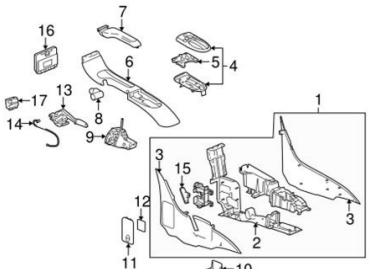

2004 chevy ssr performance parts